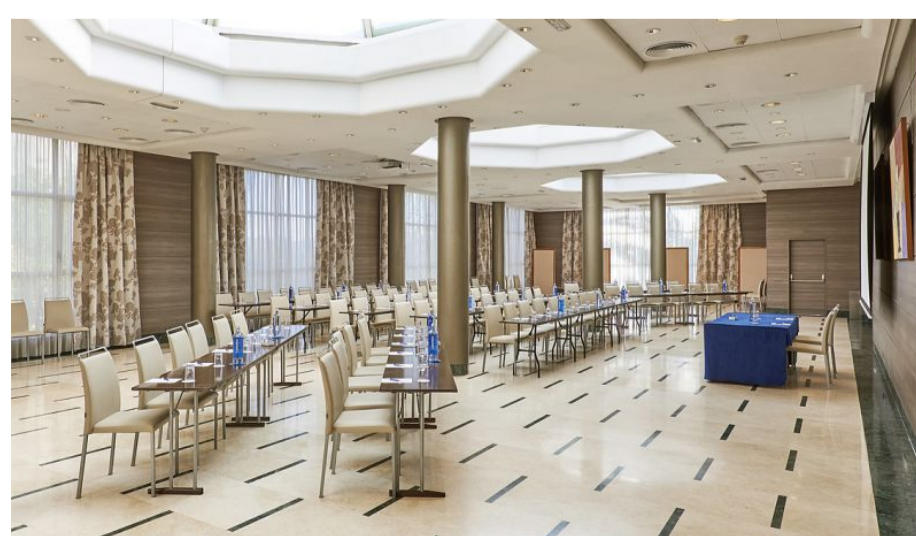

### HOTEL SERVICES

Our 192 rooms are stylishly decorated and have modern hardwood floors. They come with free Wi-Fi, room service and a handy phone in the bathroom. And some have an additional treat - a view over Turia park. We have connecting rooms, which are great for families, and a selection of Superior rooms. There are also 3 suites, which have a coffee machine, bathrobe and slippers.

### FUNCTION ROOMS

There are 7 function rooms, 3 of which benefit from natural daylight. The largest accommodates 400 people. We've hosted events for Orange and SONY, so whether you're here for a training session, meeting or wedding you know you'll be in good hands. When it comes to breaks, we have a huge choice of food and drinks - including healthy mini-wraps and vegetable smoothies.